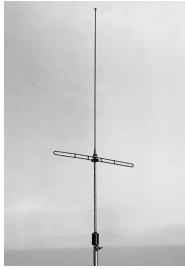

Order number: 210115

Hersteller: Kathrein

ARA 10

Product information "ARA 10"

AM/FM antenna - 1 element - Raised design for mast tip - Gain: FM 0 dB, AM 5 dB, (relative to AM standard dipole)

Type:	ARA 10
Order no.:	210115
Channels:	AM/FM
Gain:	AM
Elements:	1
Reception range:	0,15-26,1/87,5-108 MHz
Half power beam width:	80/- horiz. °/vert. °
Front-to-back ratio:	0 dB
Mast clamp Ø range:	32-50 mm
Wind load ²⁾:	60 N
Length:	2600 mm
Single pack dimensions:	1665 x 140 x 115 mm
Packaging unit/weight:	1/2.2 pc/kg

¹⁾ With respect to the reference antenna in accordance with EN 50083, Part 2

²⁾ At a dynamic pressure of 800 N/m² in accordance with EN 60728-11