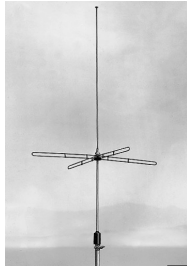

Order number: 210116

Hersteller: Kathrein

ARA 20

Product information "ARA 20"

AM/FM antenna - 2 elements - Raised design for mast tip - Gain: FM -3 dB, AM 5 dB, (relative to AM standard dipole)

Type:	ARA 20
Order no.:	210116
Channels:	AM/FM
Gain:	AM
Elements:	2
Reception range:	0,15-26,1/87,5-108 MHz
Half power beam width:	-/- horiz. °/vert. °
Front-to-back ratio:	0 dB
Mast clamp Ø range:	32-50 mm
Wind load ²⁾:	60 N
Length:	2600 mm
Single pack dimensions:	1665 x 140 x 115 mm
Packaging unit/weight:	1/2.3 pc/kg

¹⁾ With respect to the reference antenna in accordance with EN 50083, Part 2

²⁾ At a dynamic pressure of 800 N/m² in accordance with EN 60728-11